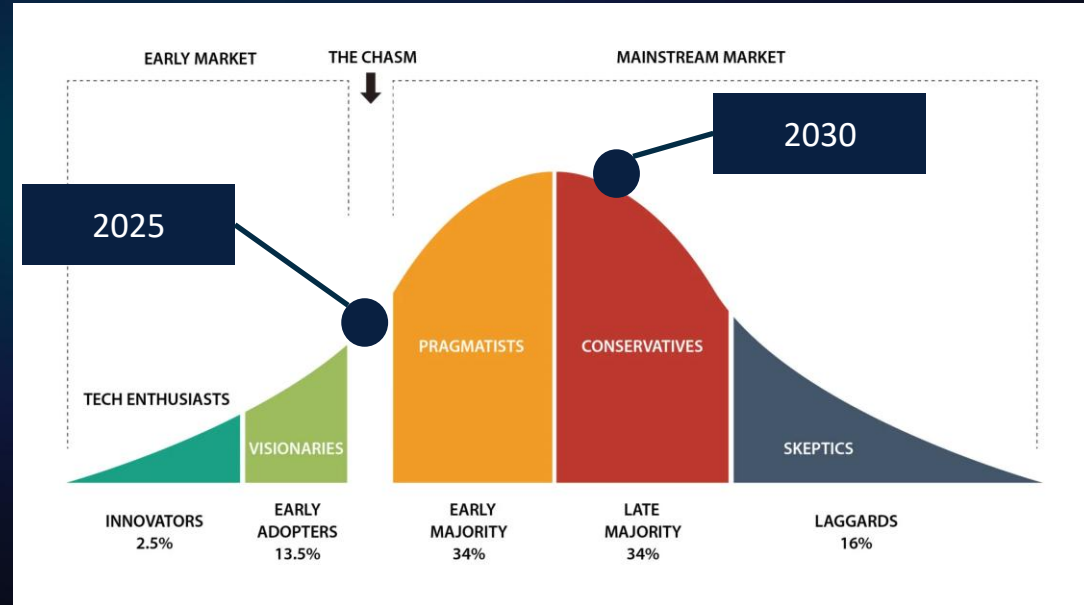

#PENETRATION BEV

Consumer behavior:

- There are currently still many “enthusiasts” who accept some disadvantages.
- This will change as we reach a broader user group

Source: <https://omniplxlearning.com/blog/technology-adoption-curve-stages/>