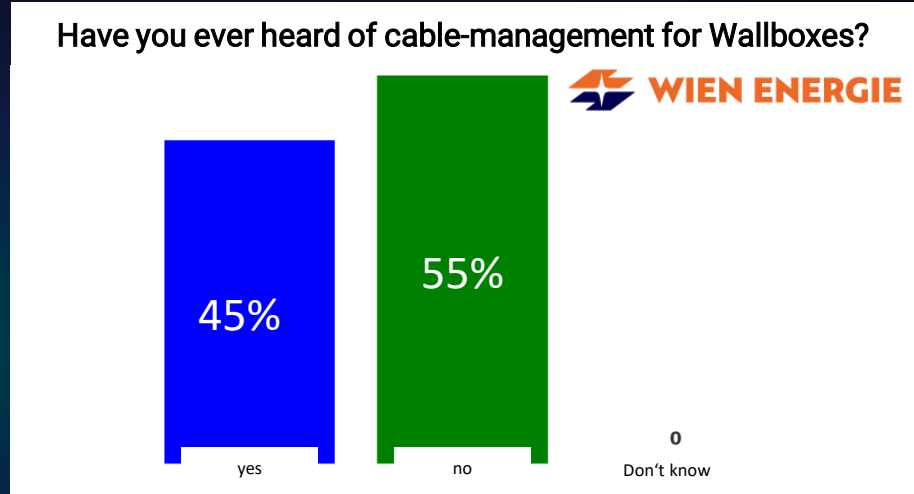

#FIELD TEST