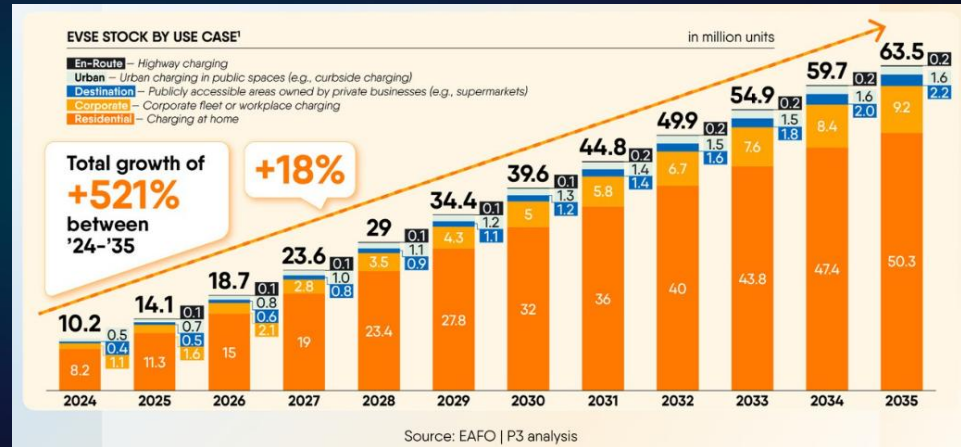

#MARKET

Market size for wallboxes in Europe “Residential Charging”:

- 32 million charging points in 2030!
- Total addressable volume:
  - 20 million charging points
  - 2% up to 10% realistic market share

400.000 up to
2 million Cable-Sherpas

Source: <https://www.chargeurope.eu/>