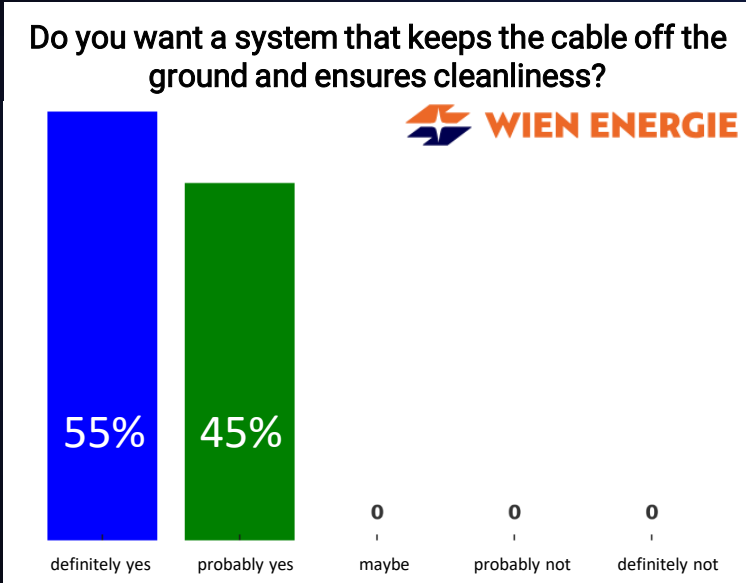

# #FIELD TEST

## Semi Public charging area in Vienna

- Test period: 8.10.2024-10.01.2025

How often do problems with charging cables on the ground occur?