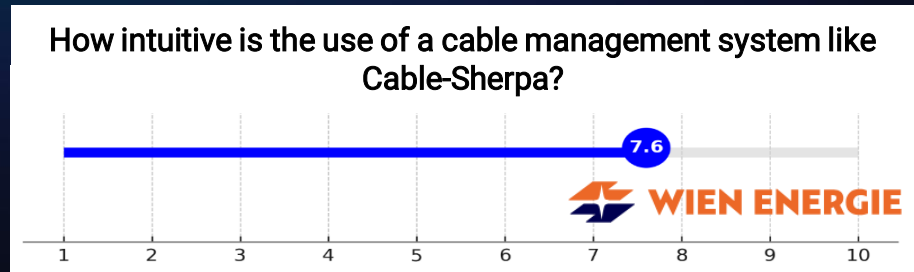

#FIELD TEST